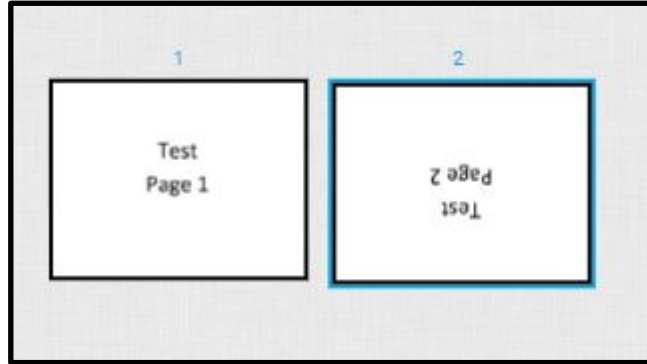

Other Important Things to Know About DSF

Double Sided Printing -

~Choosing a **portrait orientation**, a double sided view is shown correctly. Page one and two are both upright.

~Choosing **landscape orientation** is a little different. The second page will be shown upside down. This is normal and will ultimately print correctly.

Landscape - Double sided

Paper colors - There is a maximum of 5 different paper colors per print job.

Books, 2 Up's, 4 Up's, and brochures please use **Publisher** to create these items. Add **Publisher** file to **DSF** or save the file as a **PDF** and then add **PDF** to **DSF**.