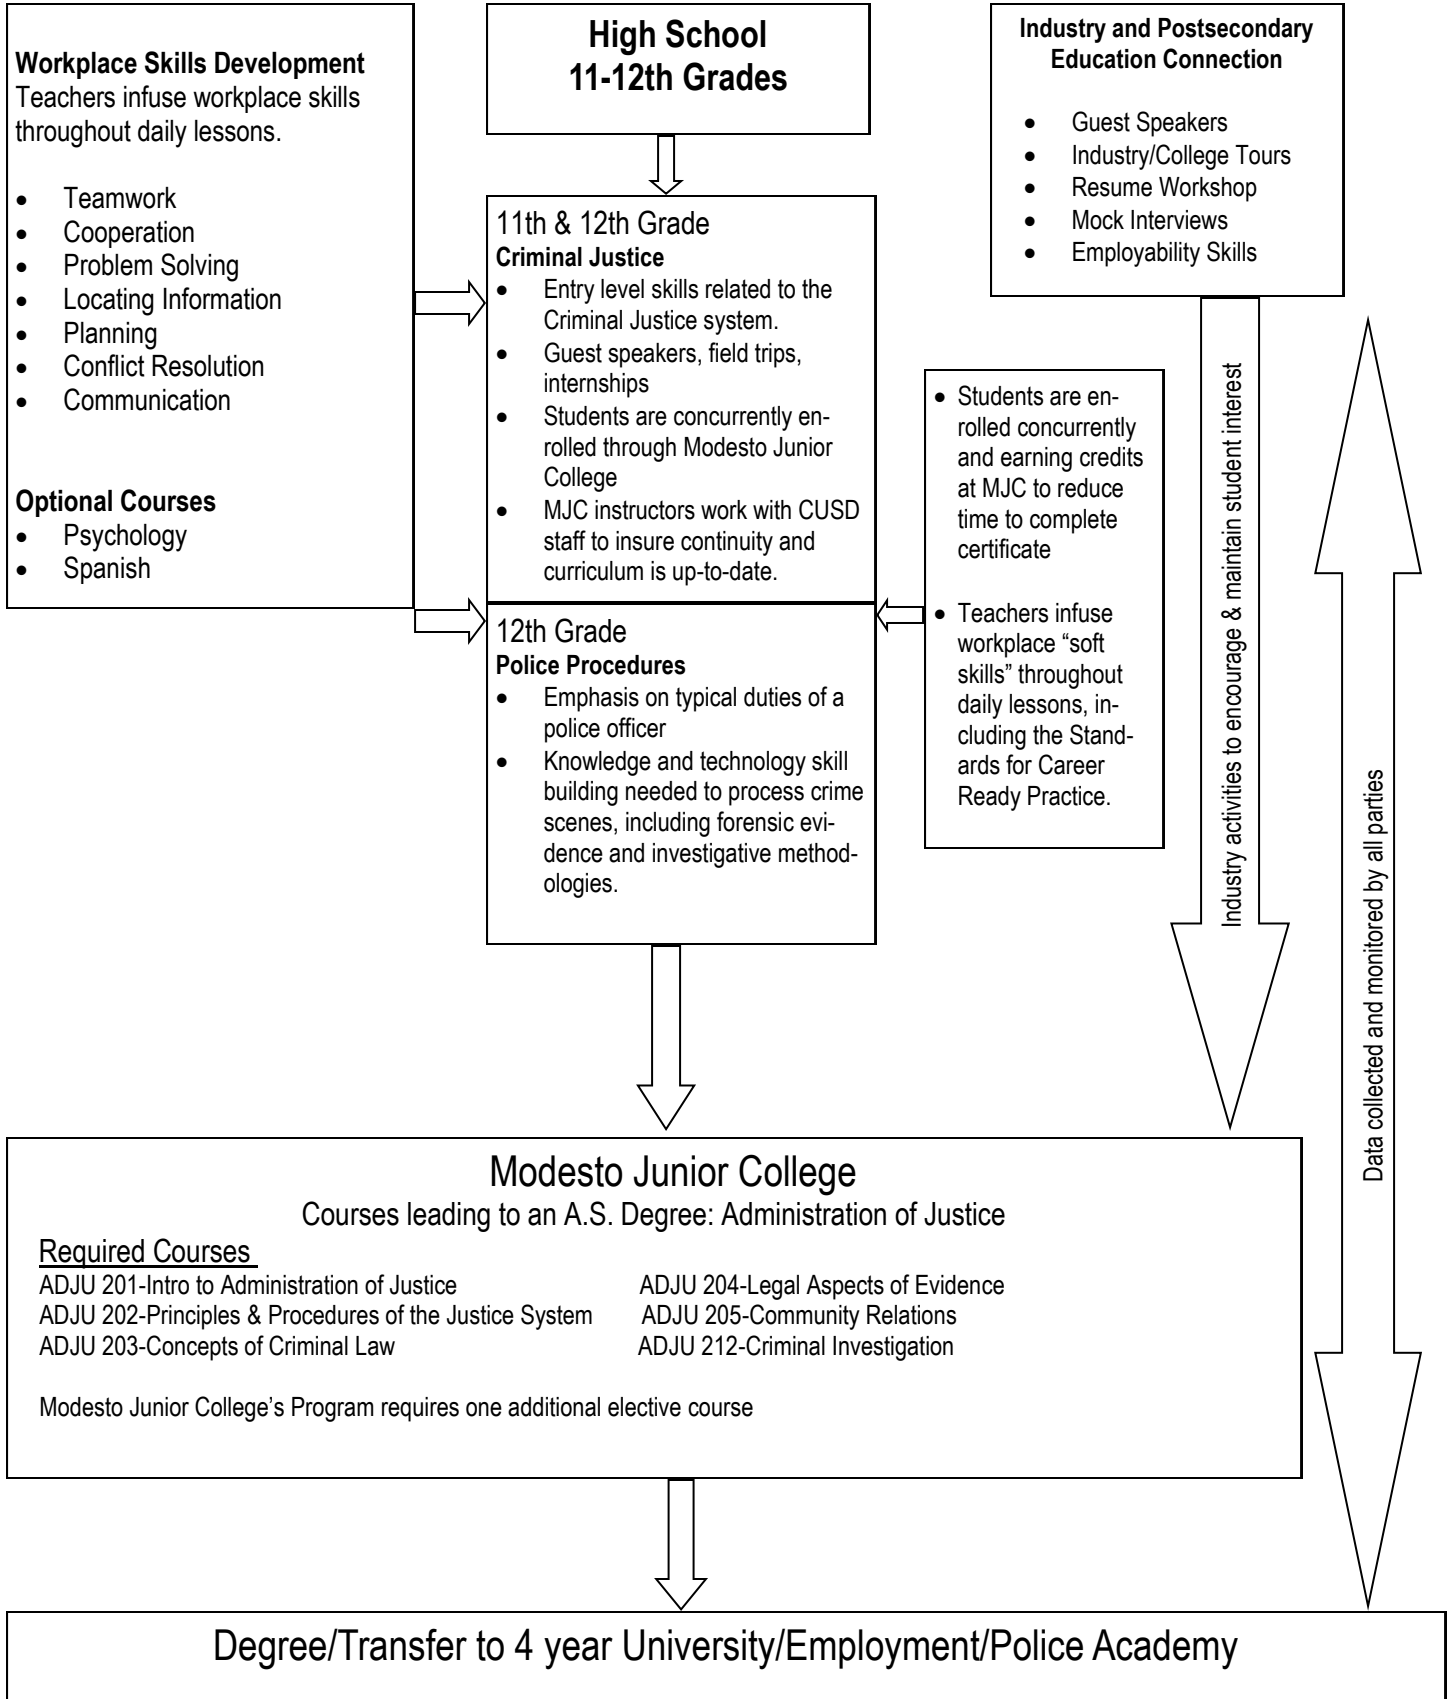

Criminal Justice Pathway (CHS/CVHS)

CTE Sector: Public Service—CTE Pathway: Public Safety

Program of Study Worksheet

This Program of Study should be customized with course titles and appropriate high school graduation requirements as well as college entrance requirements.

Industry Sector: Public Service

Career Pathway: Public Safety Pathway - Ceres High and Central Valley High

Program of Study: Criminal Justice / Police Procedures

This Program of Study is a formalized Tech Prep articulated pathway Yes No