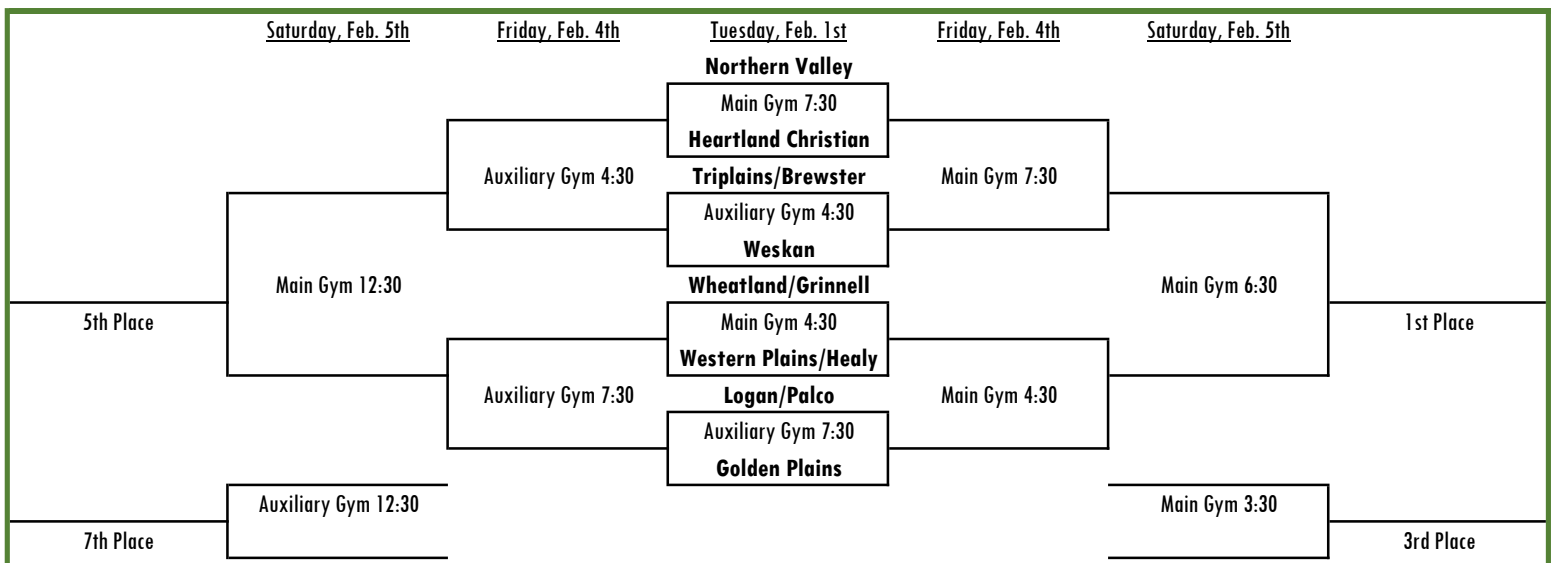

Seed	Team	Wins	Losses	Win Percentage
1	Golden Plains	10	0	1.000
2	Wheatland/Grinnell	8	2	0.800
3	Weskan	4	6	0.400
4	Logan/Palco	4	7	0.364
5	Heartland Christian	1	2	0.333
6	Western Plains/Healy	3	7	0.300
7	Northern Valley	2	9	0.182
8	Triplains/Brewster	0	7	0.000

**2022 WKLL HS Girls
Basketball
Tournament Bracket
and Seeding**

Seed	Team	Wins	Losses	Win Percentage
1	Northern Valley	10	1	0.909
2	Wheatland/Grinnell	7	3	0.700
3	Logan/Palco	7	4	0.636
4	Triplains/Brewster	4	3	0.571
5	Weskan	5	5	0.500
6	Golden Plains	2	7	0.222
7	Western Plains/Healy	2	8	0.200
8	Heartland Christian	-	-	----